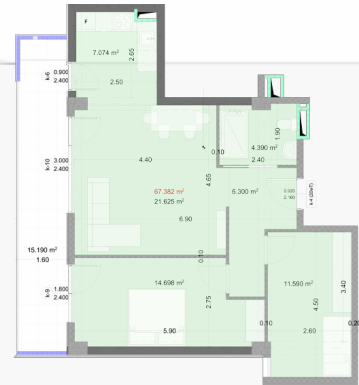

0322 12 11 11

info@solum.ge

Tbilisi, Tsereteli 117a

12 Floor | Flat N146

Total sq.m.

82.60 m²

Price

0.00

Installments

207,984.74

Hall
6.3m²

Bedroom 1
14.7m²

Bedroom 2
11.6m²

Bathroom
4.4m²

Balcony
15.2m²