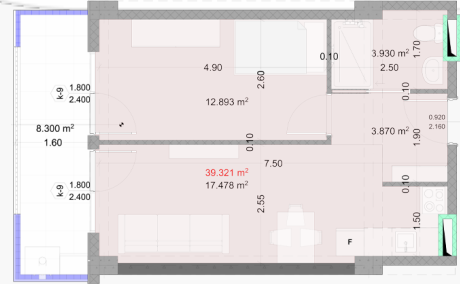

0322 12 11 11

info@solum.ge

Tbilisi, Tsereteli 117a

12 Floor | Flat N147

Total sq.m.

47.60 m²

Price

₾ **0.00**

Installments

₾ **119,855.61**

Hall
3.9m²

Common room
17.5m²

Bedroom
12.9m²

Bathroom
3.9m²

Balcony
8.3m²