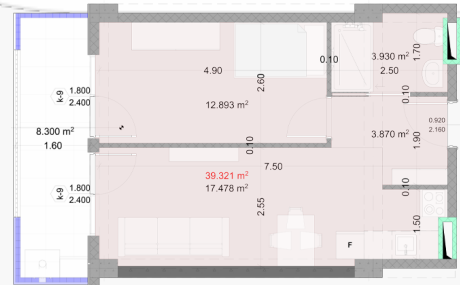

0322 12 11 11

info@solum.ge

Tbilisi, Tsereteli 117a

12 Floor | Flat N147

Total sq.m.

47.60 m²

Price

₾ **0.00**

Installments

₾ **119,855.61**

Hall
3.9m²

Common room
17.5m²

Bedroom
12.9m²

Bathroom
3.9m²

Balcony
8.3m²