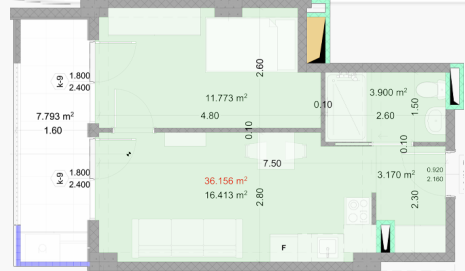

0322 12 11 11 

info@solum.ge 

Tbilisi, Tsereteli 117a 

12 Floor | Flat N148

Total sq.m.

44.00 m²

Price

 **0.00**

Installments

 **110,790.90**

Hall
3.2m²

Common room
16.4m²

Bedroom
11.8m²

Bathroom
3.9m²

Balcony
7.8m²