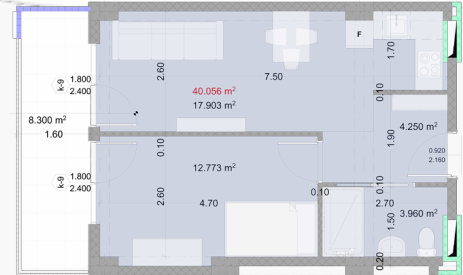

0322 12 11 11 

info@solum.ge 

Tbilisi, Tsereteli 117a 

12 Floor | Flat N149

Total sq.m.

48.40 m²

Price

 **0.00**

Installments

 **121,869.99**

Hall
4.3m²

Common room
17.9m²

Bedroom
12.8m²

Bathroom
4m²

Balcony
8.3m²