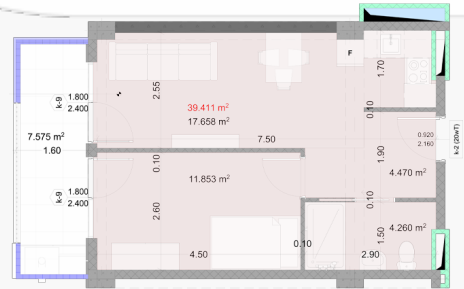

0322 12 11 11

info@solum.ge

Tbilisi, Tsereteli 117a

12 Floor | Flat N150

Total sq.m.

47.00 m²

Price

₾ **0.00**

Installments

₾ **118,344.83**

Hall
4.5m²

Common room
17.7m²

Bedroom
11.9m²

Bathroom
4.3m²

Balcony
7.6m²