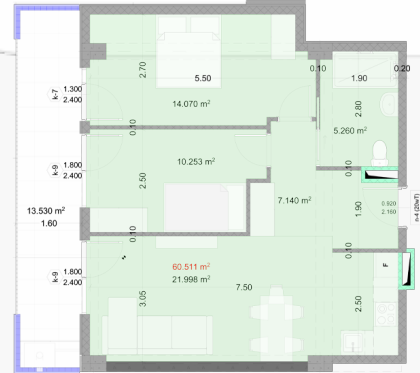

0322 12 11 11

info@solum.ge

Tbilisi, Tsereteli 117a

12 Floor | Flat N151

Total sq.m.

74.00 m²

Price

0.00

Installments

186,330.15

Hall
7.1m²

Common room
22m²

Bedroom 1
14.1m²

Bedroom 2
10.3m²

Bathroom
5.3m²

Balcony
13.5m²