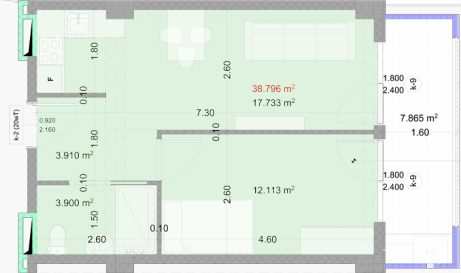

0322 12 11 11 

info@solum.ge 

Tbilisi, Tsereteli 117a 

12 Floor | Flat N154

Total sq.m.

46.70 m²

Price

 **0.00**

Installments

 **117,589.43**

Hall
3.9m²

Common room
17.7m²

Bedroom
12.1m²

Bathroom
12.1m²

Balcony
7.9m²