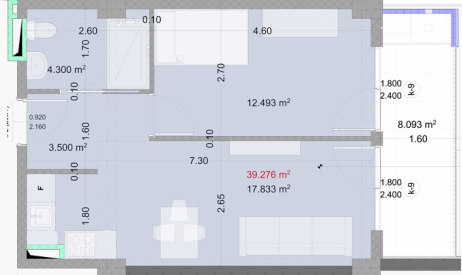

0322 12 11 11 

info@solum.ge 

Tbilisi, Tsereteli 117a 

12 Floor | Flat N155

Total sq.m.

47.40 m²

Price

 **0.00**

Installments

 **119,352.02**

Hall
3.5m²

Common room
18.7m²

Bedroom
12.5m²

Bathroom
4.3m²

Balcony
8.1m²