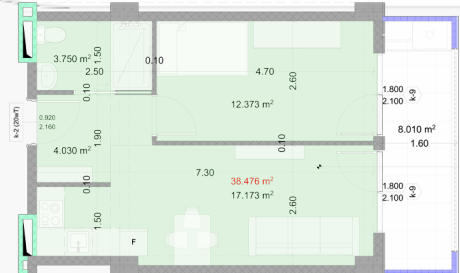

0322 12 11 11

info@solum.ge

Tbilisi, Tsereteli 117a

12 Floor | Flat N157

Total sq.m.

46.50 m²

Price

₾ **0.00**

Installments

₾ **117,085.84**

Hall
4m²

Common room
17.2m²

Bedroom
12.4m²

Bathroom
3.7m²

Balcony
8m²