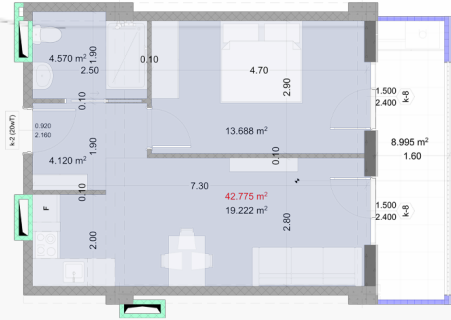

## 12 Floor | Flat N158

Total sq.m.

**9.00 m<sup>2</sup>**

Price

 **0.00**

Installments

 **22,661.78**

Hall  
4.1m<sup>2</sup>

Common room  
19.2m<sup>2</sup>

Bedroom  
13.7m<sup>2</sup>

Bathroom  
4.6m<sup>2</sup>

Balcony  
9m<sup>2</sup>