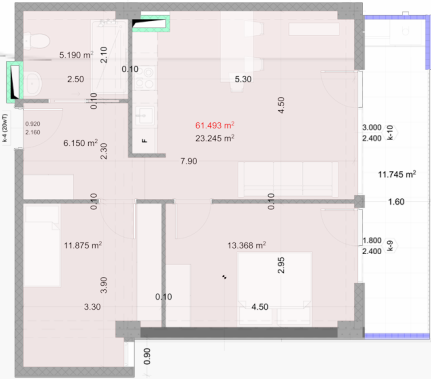

0322 12 11 11

info@solum.ge

Tbilisi, Tsereteli 117a

12 Floor | Flat N159

Total sq.m.

73.20 m²

Price

₾ | **0.00**

Installments

₾ | **184,315.77**

Hall
6.2m²

Common room
23.2m²

Bedroom 1
13.4m²

Bedroom 2
11.9m²

Bathroom
5.2m²

Balcony
11.7m²